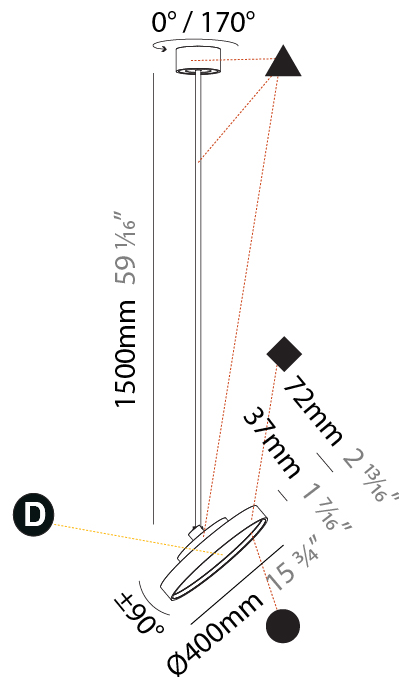

GENERAL

Series: Sign Diva Flex
Subseries: Sign Diva Flex
Partner: Prolicht
Division: Architectural
Installation: Suspension
Product Type: Pendant
Mounting Location: Ceiling
Light Distribution: Adjustable

PHYSICAL

Shape: Round
Diameter (mm): 400
Diameter (in): 15 3/4
Height (mm): 1620
Height (in): 63 3/4
Weight (kg): 2.007
Weight (lbs): 4.42
Diffuser: PMMA - Opal / Micro-Prism / Sparkling Secret / Vintage Industrial
Fixture Finish: SSR / BKV / CWI / CRY / HAB / UFT / ITA / RUA / FTG / MYG / LOD / PUS / FRO / FUP / KIA / POP / BLS / SPG / MEY / GOH / CHC / COM / ABZ / JAG / OBR / MOS / ROR
Fixture Material: PMMA / Extruded Aluminum / Steel

ELECTRICAL

Lamp Type: LED (Zhaga Standard)
Input Wattage (W): 19.8
Total Output Wattage (W): 18
Dimming: Tri-Mode (Non-Dimming and Phase Dimming (120Vac only) and 0-10V Dimming)
Driver Included: Yes
Driver Location: Integrated
Driver Type: Constant Current - Universal
Driver Class: Class 2
Input Voltage (V): 120 - 277
Constant Current (MA): 500

LED

Color Temperature (°K): 2700 / 3000 / 3500 / 4000
Max. Delivered Lumen (lm): 1807 / 1943 / 1951 / 1991
Nominal Lumen (lm): 2250 / 2420 / 2430 / 2480
CRI: >90 CRI
Lamp Life (hrs): 50000

OPTICAL

Adjustability: Rotational 170°; Tilt 90°

RATINGS AND CERTIFICATIONS

Certified By: Certified for North American Standards
IP rating: IP20