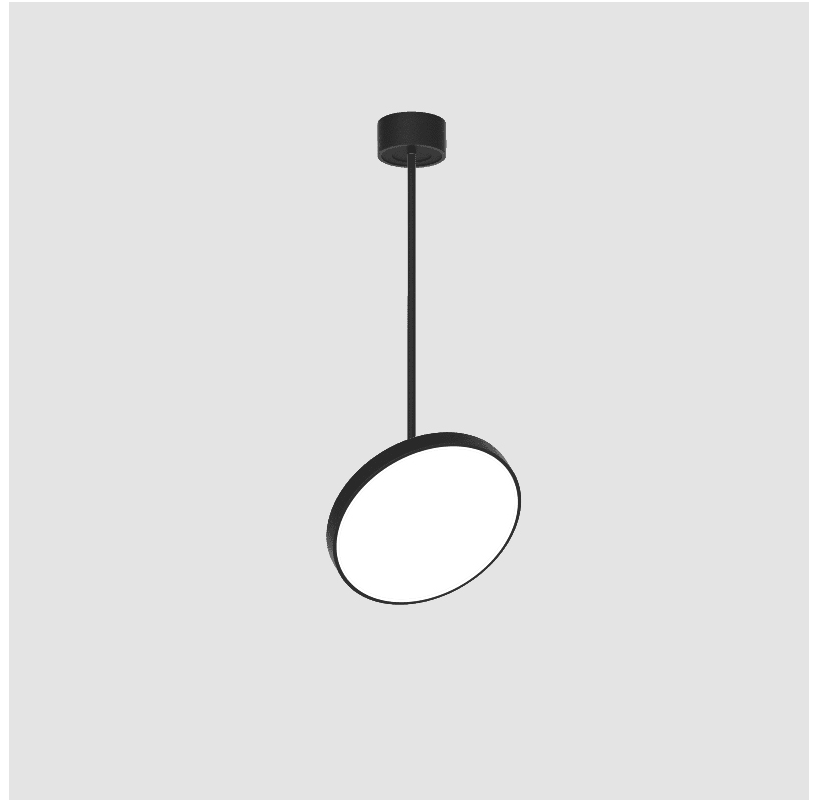

GENERAL

Series: Sign Diva Flex
Subseries: Sign Diva Flex
Partner: Prolicht
Division: Architectural
Installation: Suspension
Product Type: Pendant
Mounting Location: Ceiling
Light Distribution: Adjustable

PHYSICAL

Shape: Round
Diameter (mm): 400
Diameter (in): 15 3/4
Height (mm): 870
Height (in): 34 1/4
Weight (kg): 2.007
Weight (lbs): 4.42
Diffuser: PMMA - Opal / Micro-Prism / Sparkling Secret / Vintage Industrial
Fixture Finish: SSR / BKV / CWI / CRY / HAB / UFT / ITA / RUA / FTG / MYG / LOD / PUS / FRO / FUP / KIA / POP / BLS / SPG / MEY / GOH / CHC / COM / ABZ / JAG / OBR / MOS / ROR
Fixture Material: PMMA / Extruded Aluminum / Steel

ELECTRICAL

Lamp Type: LED (Zhaga Standard)
Input Wattage (W): 19.8
Total Output Wattage (W): 18
Dimming: Tri-Mode (Non-Dimming and Phase Dimming (120Vac only) and 0-10V Dimming)
Driver Included: Yes
Driver Location: Integrated
Driver Type: Constant Current - Universal
Driver Class: Class 2
Input Voltage (V): 120 - 277
Constant Current (MA): 500

LED

Color Temperature (°K): 2700 / 3000 / 3500 / 4000
Max. Delivered Lumen (lm): 1807 / 1943 / 1951 / 1991
Nominal Lumen (lm): 2250 / 2420 / 2430 / 2480
CRI: >90 CRI
Lamp Life (hrs): 50000

OPTICAL

Adjustability: Rotational 170°; Tilt 90°

RATINGS AND CERTIFICATIONS

Certified By: Certified for North American Standards
IP rating: IP20