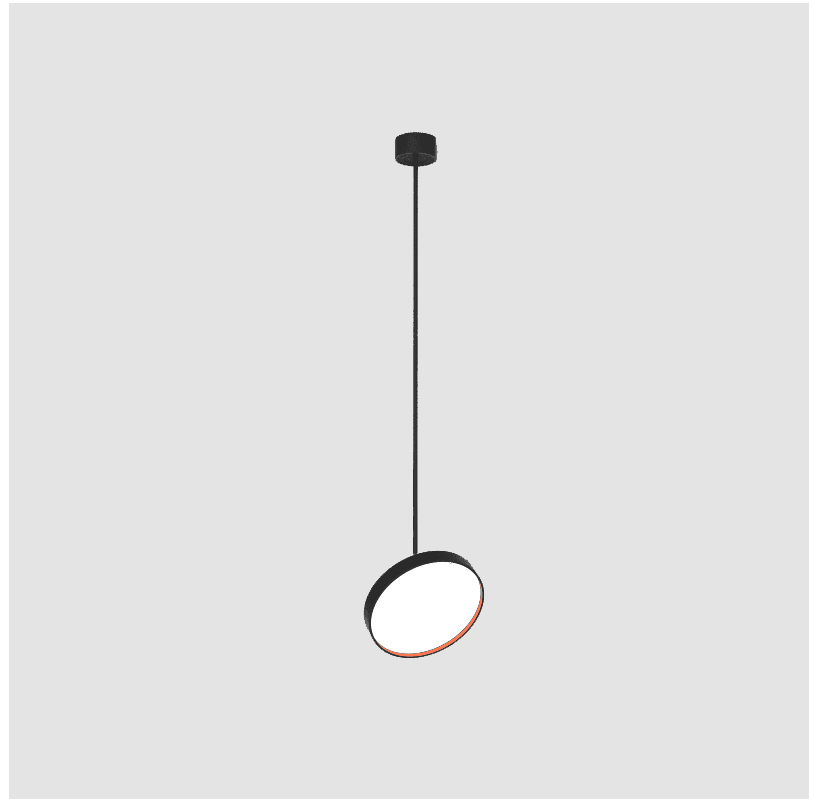

GENERAL

Series: Sign Diva Flex
Subseries: Sign Diva Flex Korona
Partner: Prolicht
Division: Architectural
Installation: Suspension
Product Type: Pendant
Mounting Location: Ceiling
Light Distribution: Adjustable

PHYSICAL

Shape: Round
Diameter (mm): 400
Diameter (in): 15 3/4
Height (mm): 1620
Height (in): 63 3/4
Weight (kg): 2.007
Weight (lbs): 4.42
Diffuser: PMMA - Opal / Micro-Prism / Sparkling Secret / Vintage Industrial
Fixture Finish: SSR / BKV / CWI / CRY / HAB / UFT / ITA / RUA / FTG / MYG / LOD / PUS / FRO / FUP / KIA / POP / BLS / SPG / MEY / GOH / CHC / COM / ABZ / JAG / OBR / MOS / ROR
Fixture Material: PMMA / Extruded Aluminum / Steel

ELECTRICAL

Lamp Type: LED (Zhaga Standard)
Input Wattage (W): 17
Total Output Wattage (W): 15.33
Dimming: Tri-Mode (Non-Dimming and Phase Dimming (120Vac only) and 0-10V Dimming)
Driver Included: Yes
Driver Location: Integrated
Driver Type: Constant Current - Universal
Driver Class: Class 2
Input Voltage (V): 120 - 277
Constant Current (MA): 500

LED

Color Temperature (°K): 3000 / 3500 / 4000
Max. Delivered Lumen (lm): 2260 / 2293 / 2340
CRI: >90 CRI
Lamp Life (hrs): 50000

OPTICAL

Adjustability: Rotational 170°; Tilt 90°

RATINGS AND CERTIFICATIONS

Certified By: Certified for North American Standards
IP rating: IP20