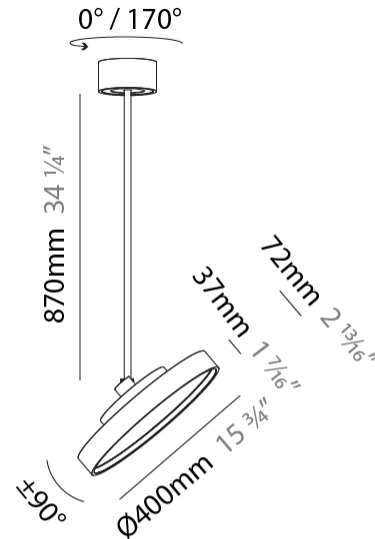

GENERAL

Series: Sign Diva Flex
Subseries: Sign Diva Flex Korona
Partner: Prolicht
Division: Architectural
Installation: Suspension
Product Type: Pendant
Mounting Location: Ceiling
Light Distribution: Adjustable

PHYSICAL

Shape: Round
Diameter (mm): 400
Diameter (in): 15 3/4
Height (mm): 870
Height (in): 34 1/4
Weight (kg): 3.5
Weight (lbs): 7.7
Diffuser: PMMA - Opal / Micro-Prism / Sparkling Secret / Vintage Industrial
Fixture Finish: SSR / BKV / CWI / CRY / HAB / UFT / ITA / RUA / FTG / MYG / LOD / PUS / FRO / FUP / KIA / POP / BLS / SPG / MEY / GOH / CHC / COM / ABZ / JAG / OBR / MOS / ROR
Fixture Material: PMMA / Extruded Aluminum / Steel

ELECTRICAL

Lamp Type: LED (Zhaga Standard)
Input Wattage (W): 19.8
Total Output Wattage (W): 18
Dimming: Tri-Mode (Non-Dimming and Phase Dimming (120Vac only) and 0-10V Dimming)
Driver Included: Yes
Driver Location: Integrated
Driver Type: Constant Current - Universal
Driver Class: Class 2
Input Voltage (V): 120 - 277
Constant Current (MA): 500

LED

Color Temperature (°K): 2700 / 3000 / 3500 / 4000
Max. Delivered Lumen (lm): 1807 / 1943 / 1951 / 1991
Nominal Lumen (lm): 2250 / 2420 / 2430 / 2480
CRI: >90 CRI
Lamp Life (hrs): 50000

OPTICAL

RATINGS AND CERTIFICATIONS

Certified By: Certified for North American Standards
IP rating: IP20