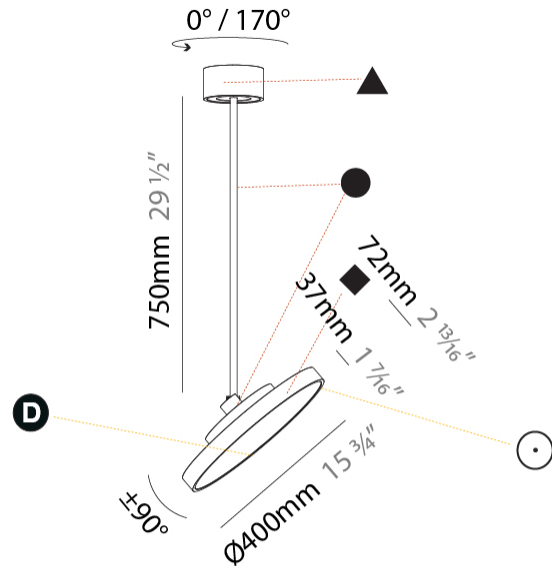

GENERAL

Series: Sign Diva Flex
Subseries: Sign Diva Flex
Partner: Prolicht
Division: Architectural
Installation: Suspension
Product Type: Pendant
Mounting Location: Ceiling
Light Distribution: Adjustable

PHYSICAL

Shape: Round
Diameter (mm): 400
Diameter (in): 15 3/4
Height (mm): 870
Height (in): 34 1/4
Weight (kg): 2.007
Weight (lbs): 4.42
Diffuser: PMMA - Opal / Micro-Prism / Sparkling Secret / Vintage Industrial
Fixture Finish: SSR / BKV / CWI / CRY / HAB / UFT / ITA / RUA / FTG / MYG / LOD / PUS / FRO / FUP / KIA / POP / BLS / SPG / MEY / GOH / CHC / COM / ABZ / JAG / OBR / MOS / ROR
Fixture Material: PMMA / Extruded Aluminum / Steel

ELECTRICAL

Lamp Type: LED (Zhaga Standard)
Input Wattage (W): 19.8
Total Output Wattage (W): 18
Dimming: Tri-Mode (Non-Dimming and Phase Dimming (120Vac only) and 0-10V Dimming)
Driver Included: Yes
Driver Location: Integrated
Driver Type: Constant Current - Universal
Driver Class: Class 2
Input Voltage (V): 120 - 277
Constant Current (MA): 500

LED

Color Temperature (°K): 2700 / 3000 / 3500 / 4000
Max. Delivered Lumen (lm): 1807 / 1943 / 1951 / 1991
Nominal Lumen (lm): 2250 / 2420 / 2430 / 2480
CRI: >90 CRI
Lamp Life (hrs): 50000

OPTICAL

Adjustability: Rotational 170°; Tilt 90°

RATINGS AND CERTIFICATIONS

Certified By: Certified for North American Standards
IP rating: IP20