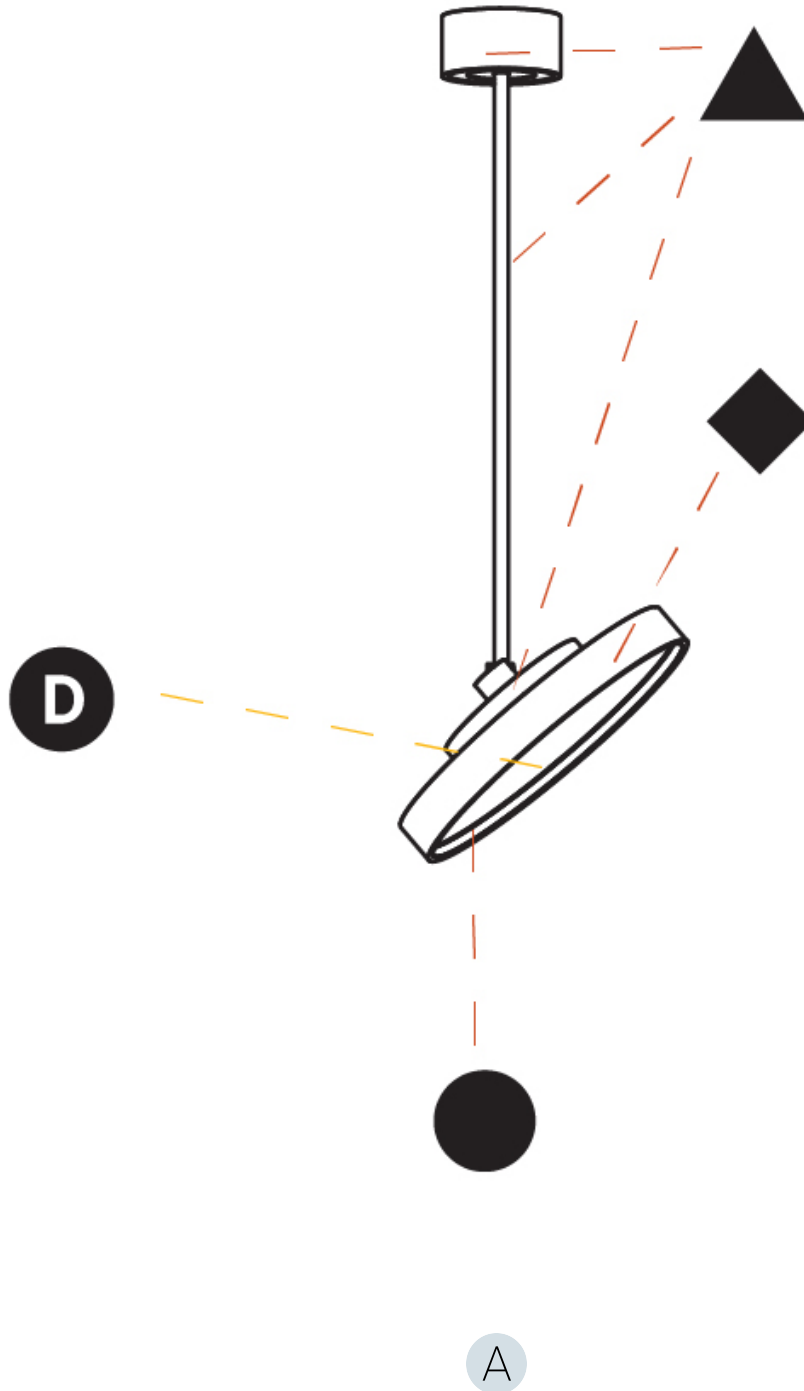

SIGN DIVA FLEX KORONA SUSPENSION

A30863-

PROJECT
TYPE
SPECIFIER
QUANTITY
DATE