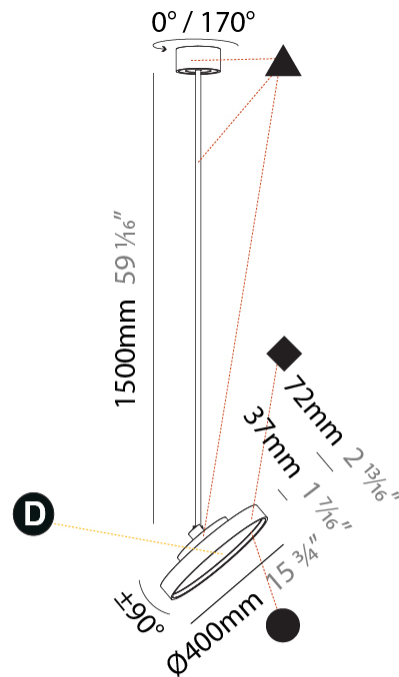

GENERAL

Series: Sign Diva Flex
Subseries: Sign Diva Flex Korona
Partner: Prolicht
Division: Architectural
Installation: Suspension
Product Type: Pendant
Mounting Location: Ceiling
Light Distribution: Adjustable

PHYSICAL

Shape: Round
Diameter (mm): 400
Diameter (in): 15 3/4
Height (mm): 1620
Height (in): 63 3/4
Weight (kg): 2.007
Weight (lbs): 4.42
Diffuser: PMMA - Opal / Micro-Prism / Sparkling Secret / Vintage Industrial
Fixture Finish: SSR / BKV / CWI / CRY / HAB / UFT / ITA / RUA / FTG / MYG / LOD / PUS / FRO / FUP / KIA / POP / BLS / SPG / MEY / GOH / CHC / COM / ABZ / JAG / OBR / MOS / ROR
Fixture Material: PMMA / Extruded Aluminum / Steel

ELECTRICAL

Lamp Type: LED (Zhaga Standard)
Input Wattage (W): 17
Total Output Wattage (W): 15.33
Dimming: Tri-Mode (Non-Dimming and Phase Dimming (120Vac only) and 0-10V Dimming)
Driver Included: Yes
Driver Location: Integrated
Driver Type: Constant Current - Universal
Driver Class: Class 2
Input Voltage (V): 120 - 277
Constant Current (MA): 500

LED

Color Temperature (°K): 3000 / 3500 / 4000
Max. Delivered Lumen (lm): 2260 / 2293 / 2340
CRI: >90 CRI
Lamp Life (hrs): 50000

OPTICAL

Adjustability: Rotational 170°; Tilt 90°

RATINGS AND CERTIFICATIONS

Certified By: Certified for North American Standards
IP rating: IP20